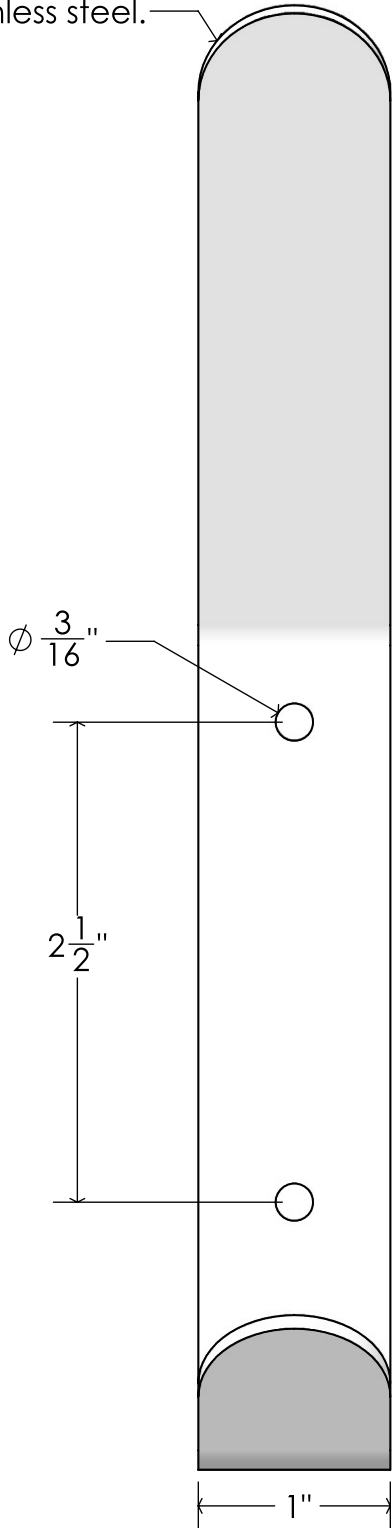

Top view

12 gauge (.1") thick solid stainless steel.

Front view

Side view