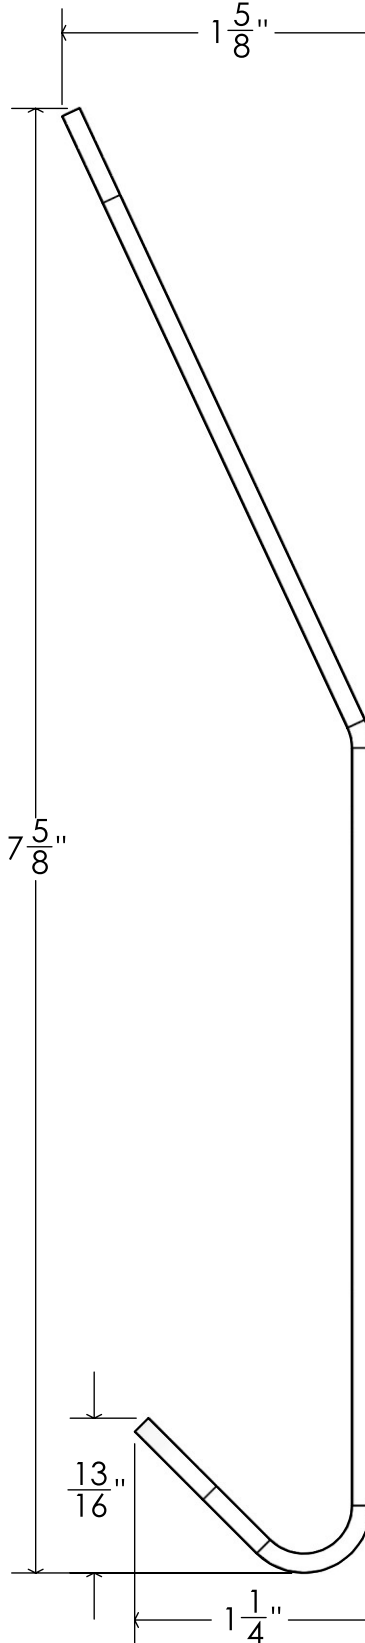

Top view

12 gauge (.1") thick solid stainless steel.

Front view

Side view