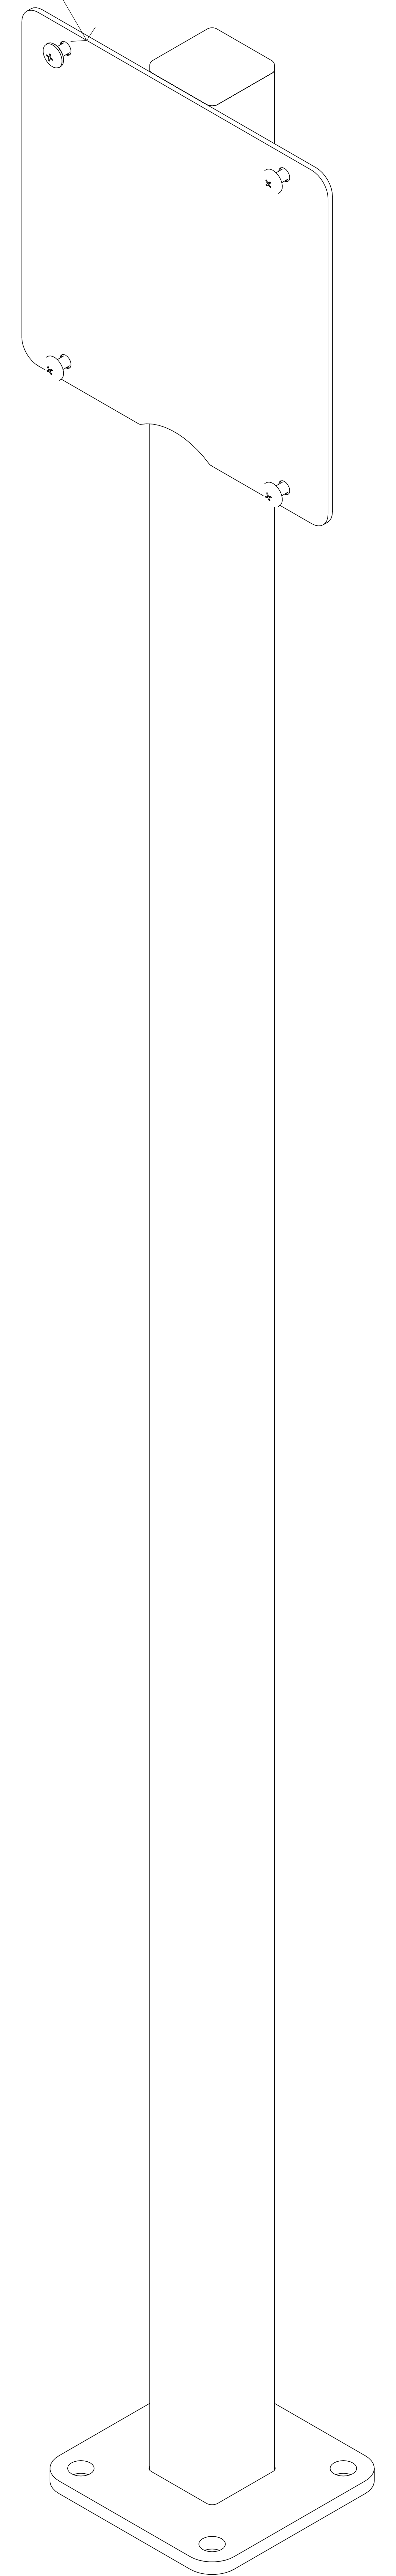

Top view

Front view

Heavy duty pedestal,  
exterior polyester finish.

Side view

PROPRIETARY AND CONFIDENTIAL  
THE INFORMATION CONTAINED IN THIS DRAWING IS THE SOLE PROPERTY OF  
FROST PRODUCTS LTD. ANY REPRODUCTION IN PART OR AS A WHOLE WITHOUT  
THE WRITTEN PERMISSION OF FROST PRODUCTS LTD. IS PROHIBITED.

FROST PRODUCTS LTD.  
5280 JOHN LUCAS DRIVE, BURLINGTON, ON, L7L 5Z9

DATE:	TITLE:	DWG NO.
DO NOT SCALE DRAWING		909-100-Stand
UNLESS OTHERWISE SPECIFIED DIMENSIONS ARE IN INCHES.		SCALE: 1:1