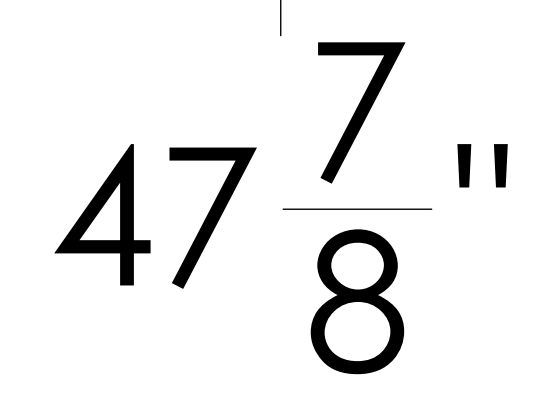

Front view

Heavy duty pedestal,
exterior polyester finish.