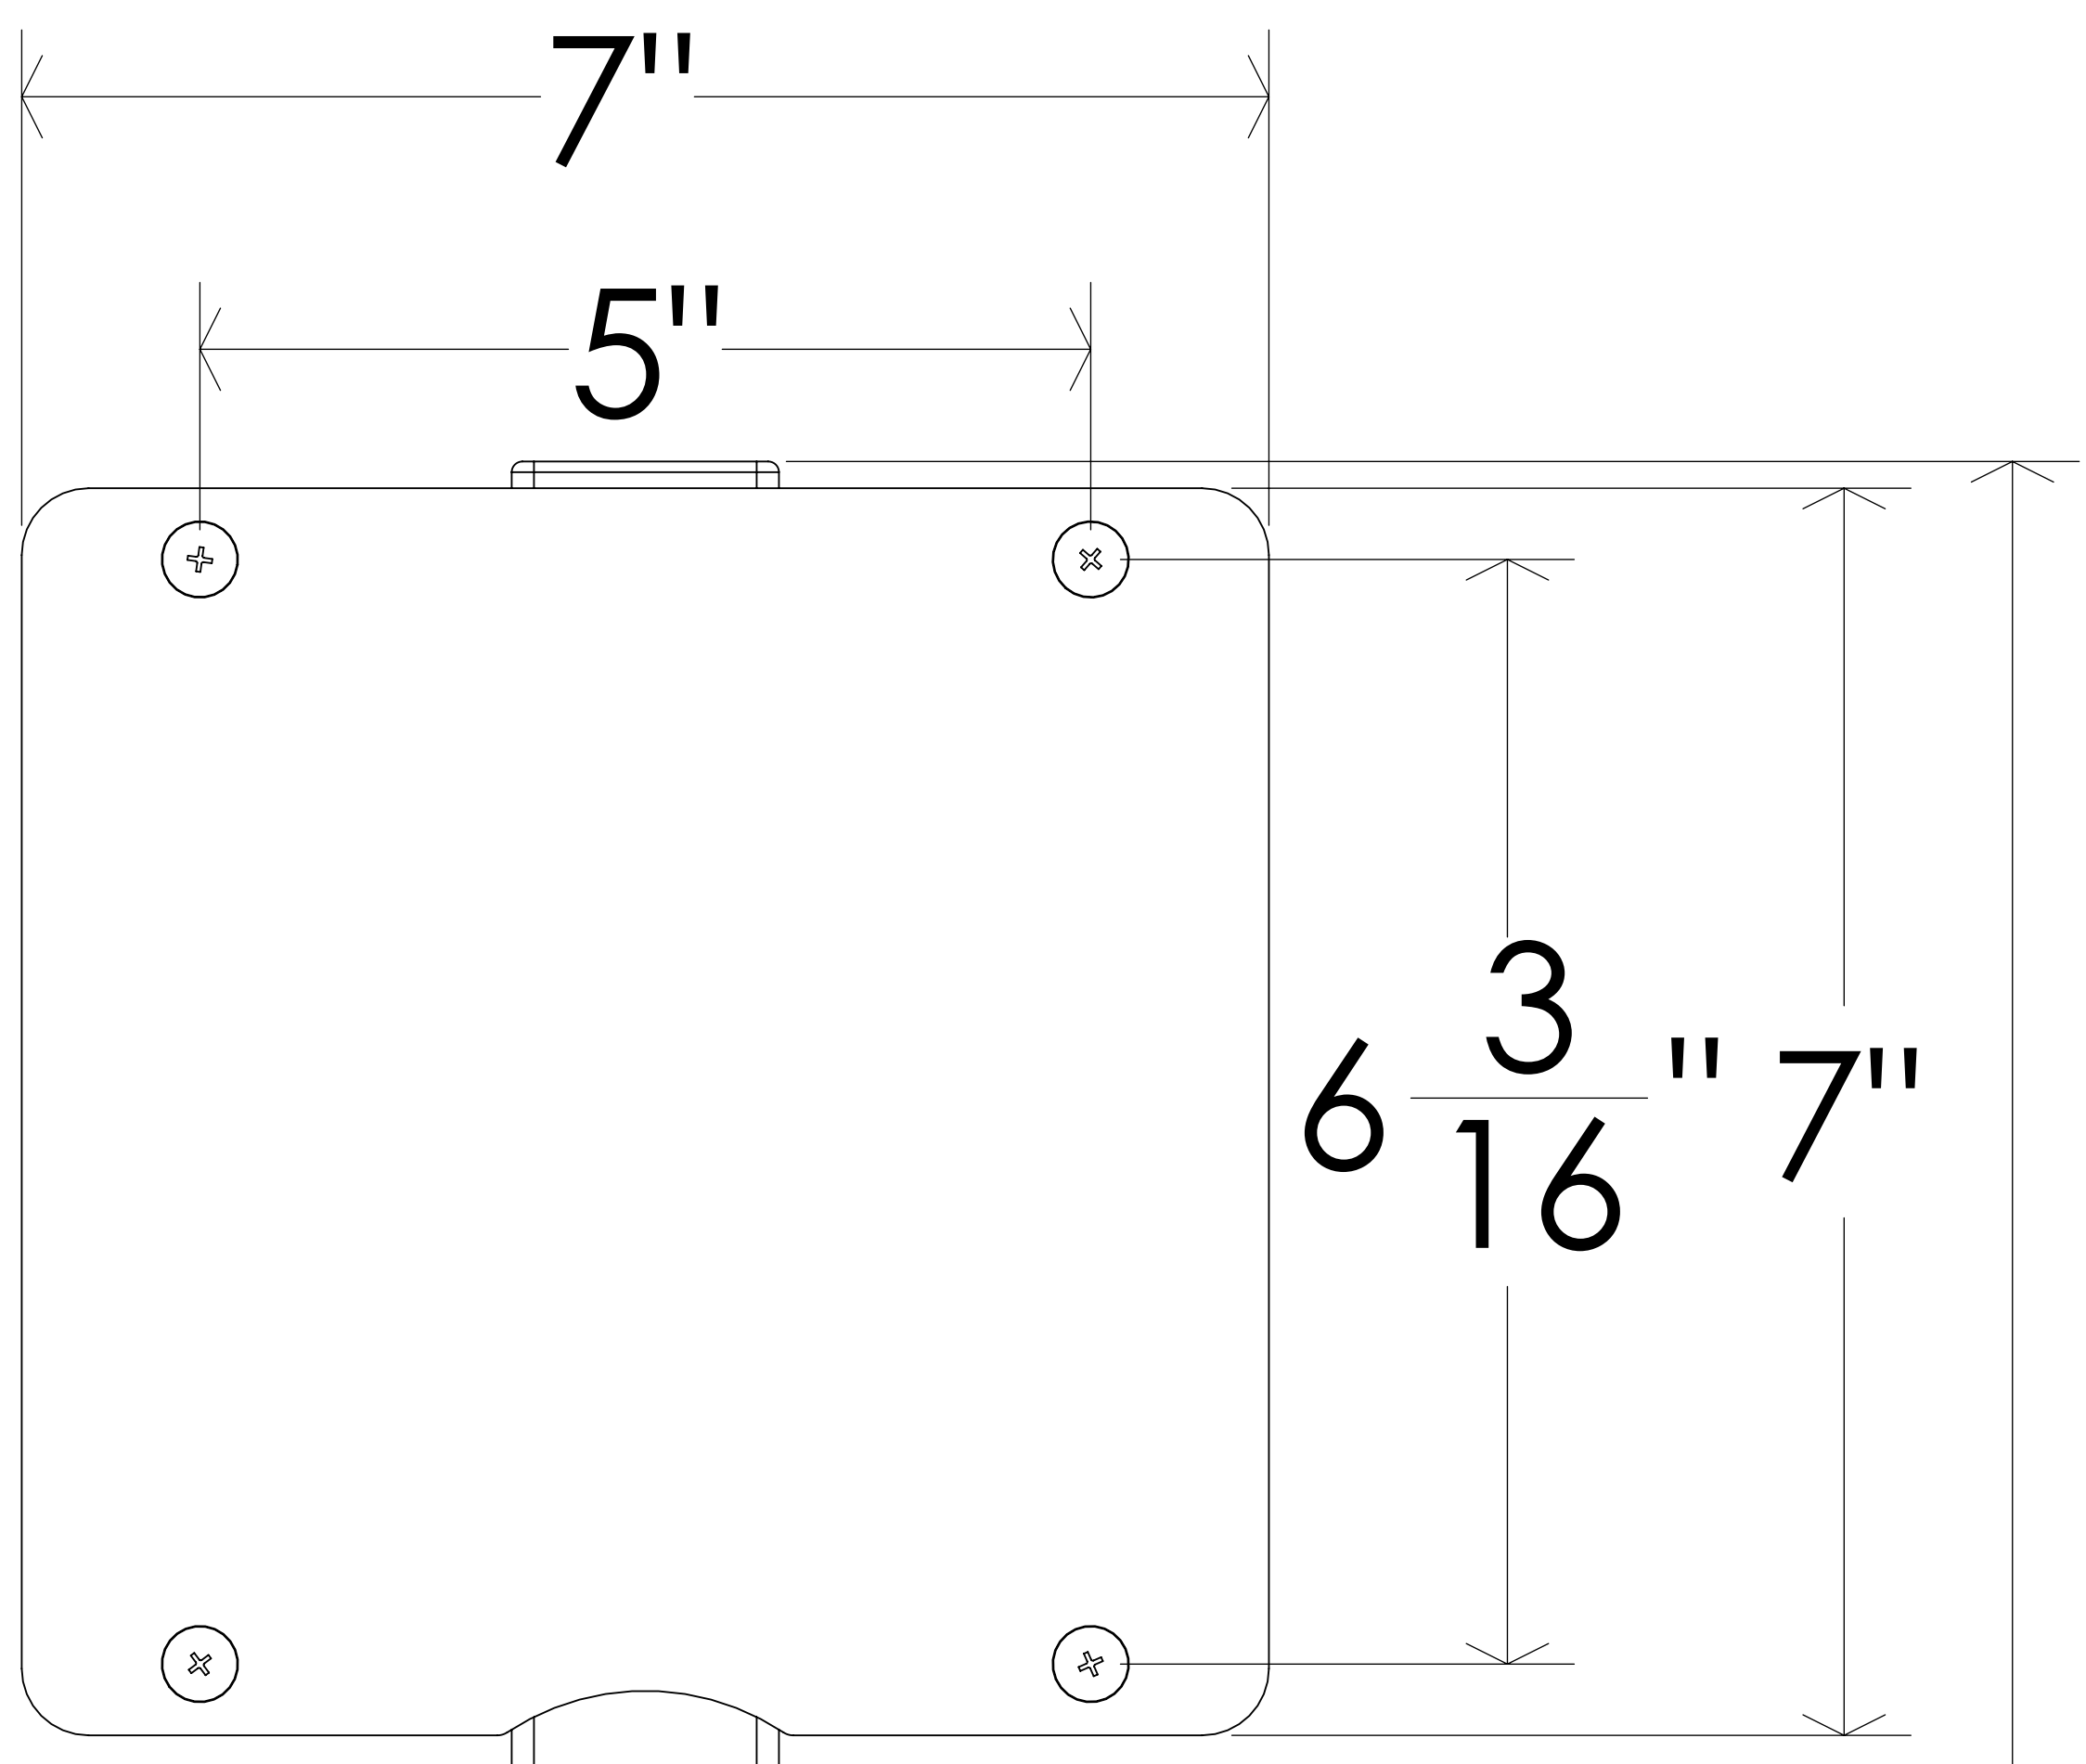

Top view

Front view

Heavy duty pedestal,  
exterior polyester finish.

Side view

PROPRIETARY AND CONFIDENTIAL  
THE INFORMATION CONTAINED IN THIS DRAWING IS THE SOLE PROPERTY OF  
FROST PRODUCTS LTD. ANY REPRODUCTION IN PART OR AS A WHOLE WITHOUT  
THE WRITTEN PERMISSION OF FROST PRODUCTS LTD. IS PROHIBITED.

FROST PRODUCTS LTD.  
5280 JOHN LUCAS DRIVE, BURLINGTON, ON, L7L 5Z9

DATE:	TITLE:	DWG NO.
DO NOT SCALE DRAWING		909-100-Stand
UNLESS OTHERWISE SPECIFIED DIMENSIONS ARE IN INCHES.		SCALE: 1:1