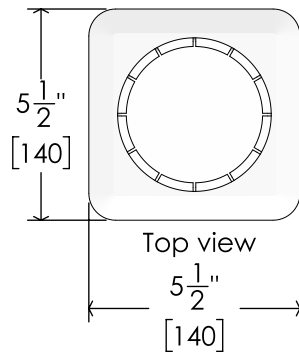

Front view

3D view
code 878-500
Internal disposable containers
pack of (4)