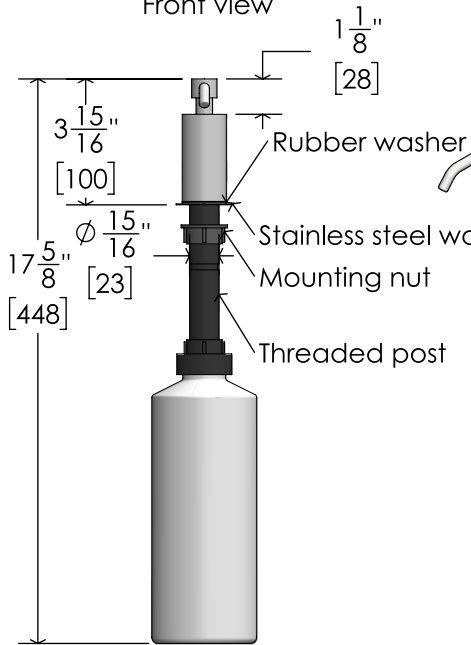

Front view

Top view

3D view  
code 713

Side view  
installed in counter

3D view  
dispenser top removed  
for refilling reservoir