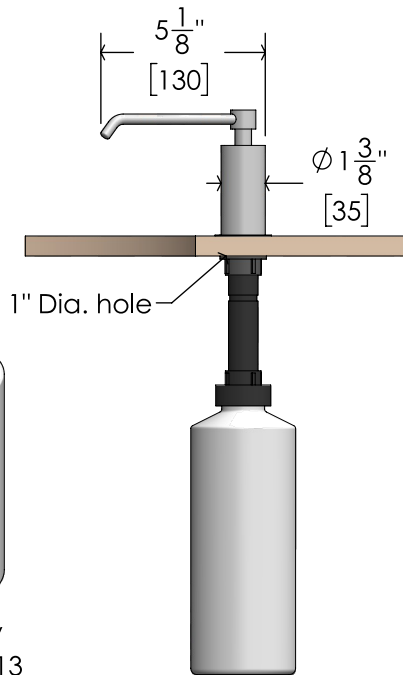

Front view

Top view

3D view  
code 713

Side view  
installed in counter

3D view  
dispenser top removed  
for refilling reservoir