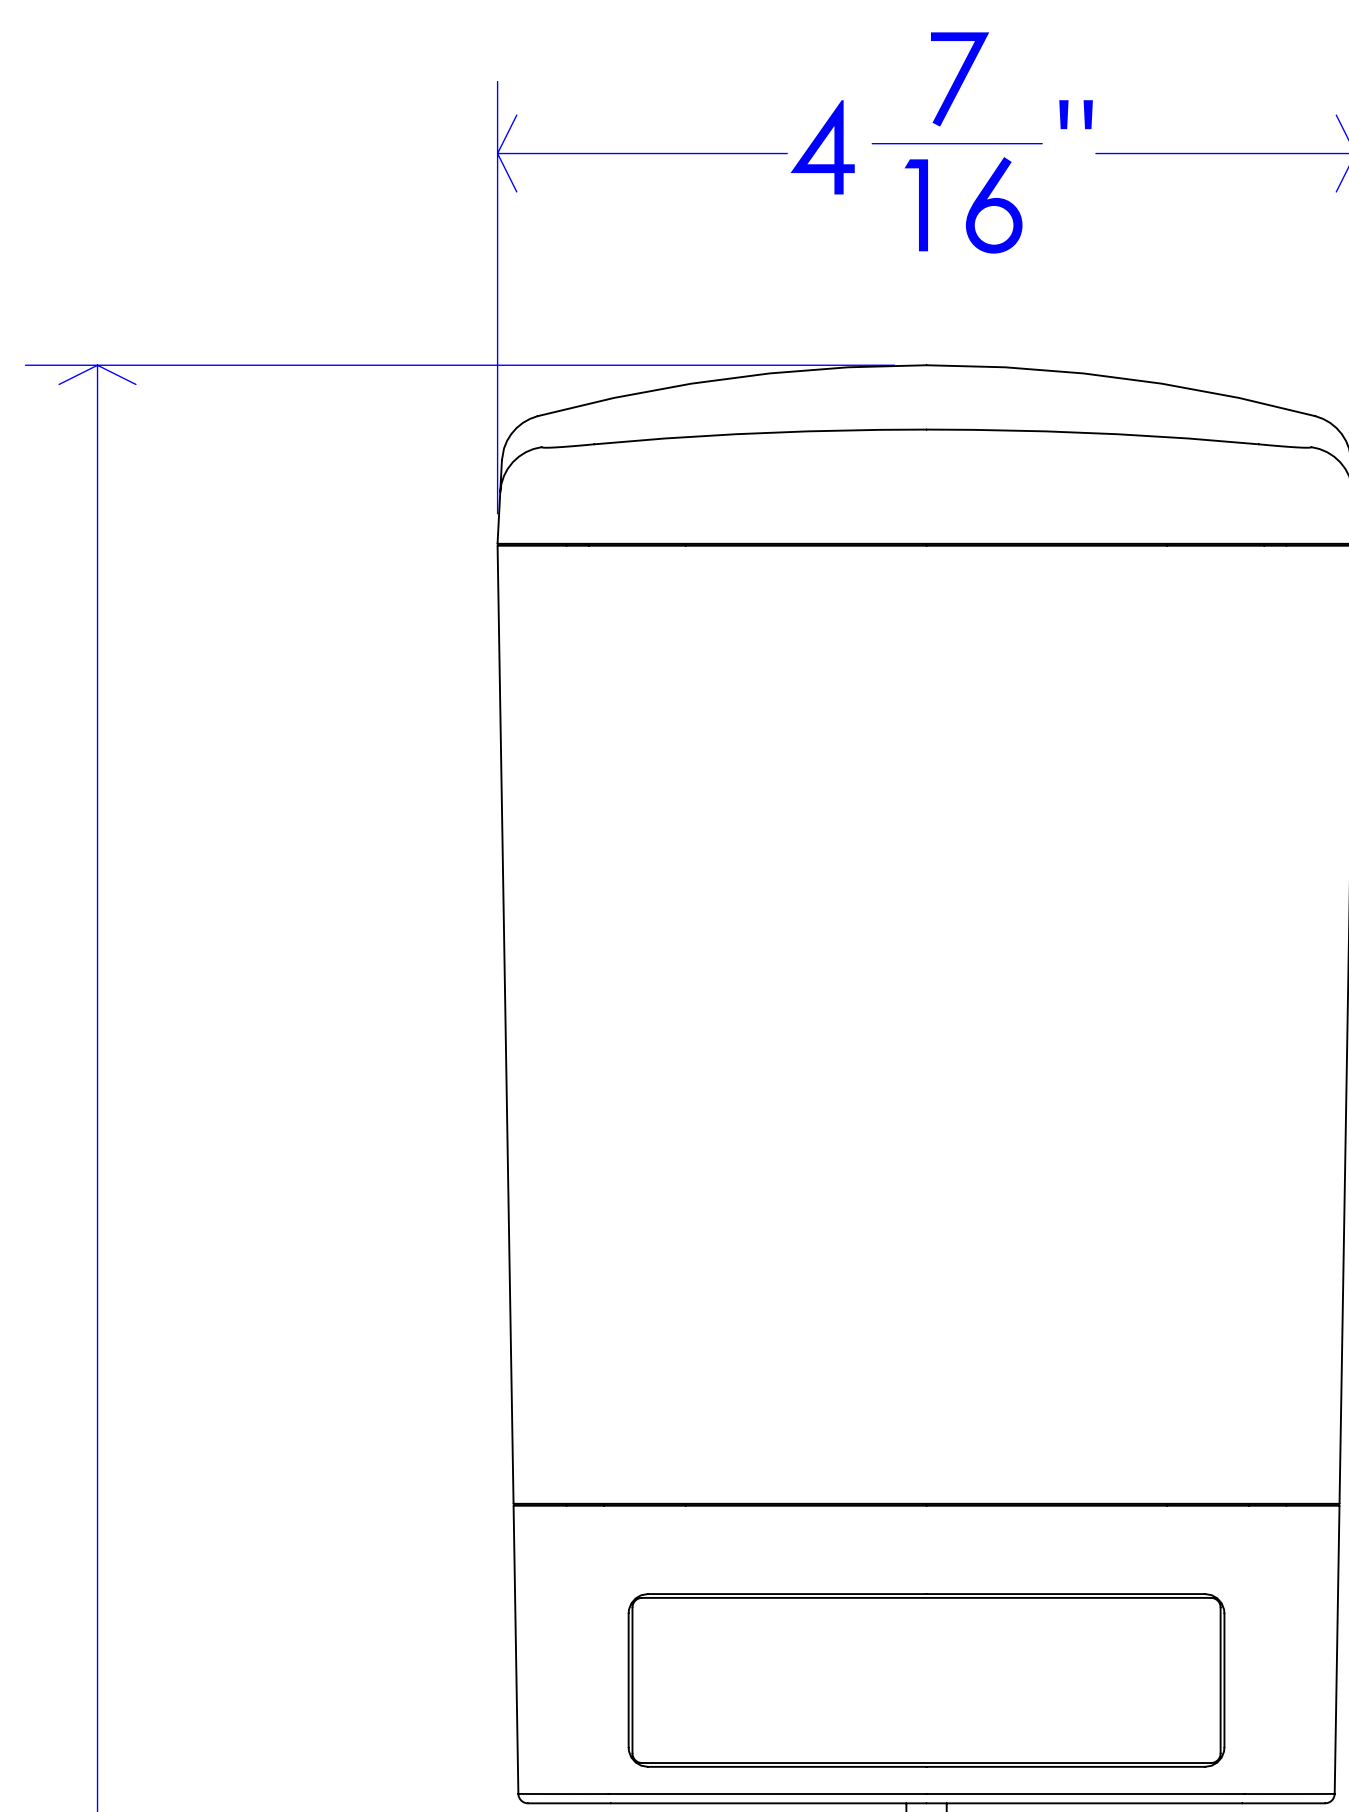

Top view

Front view

Side view

mounting hole (3)

Back view

3D view
code 700

48" (1220mm) Max. height for barrier free installation

PROPRIETARY AND CONFIDENTIAL
THE INFORMATION CONTAINED IN THIS DRAWING IS THE SOLE PROPERTY OF
FROST PRODUCTS LTD. ANY REPRODUCTION IN PART OR AS A WHOLE WITHOUT
THE WRITTEN PERMISSION OF FROST PRODUCTS LTD. IS PROHIBITED.

FROST PRODUCTS LTD.
5280 JOHN LUCAS DRIVE, BURLINGTON, ON, L7L 5Z9

DATE: September 2, 2021

TITLE:
700 Liquid Soap Dispenser

DWG NO.
700 CAD

DO NOT SCALE DRAWING

UNLESS OTHERWISE SPECIFIED DIMENSIONS ARE IN INCHES.

SCALE: 1:1