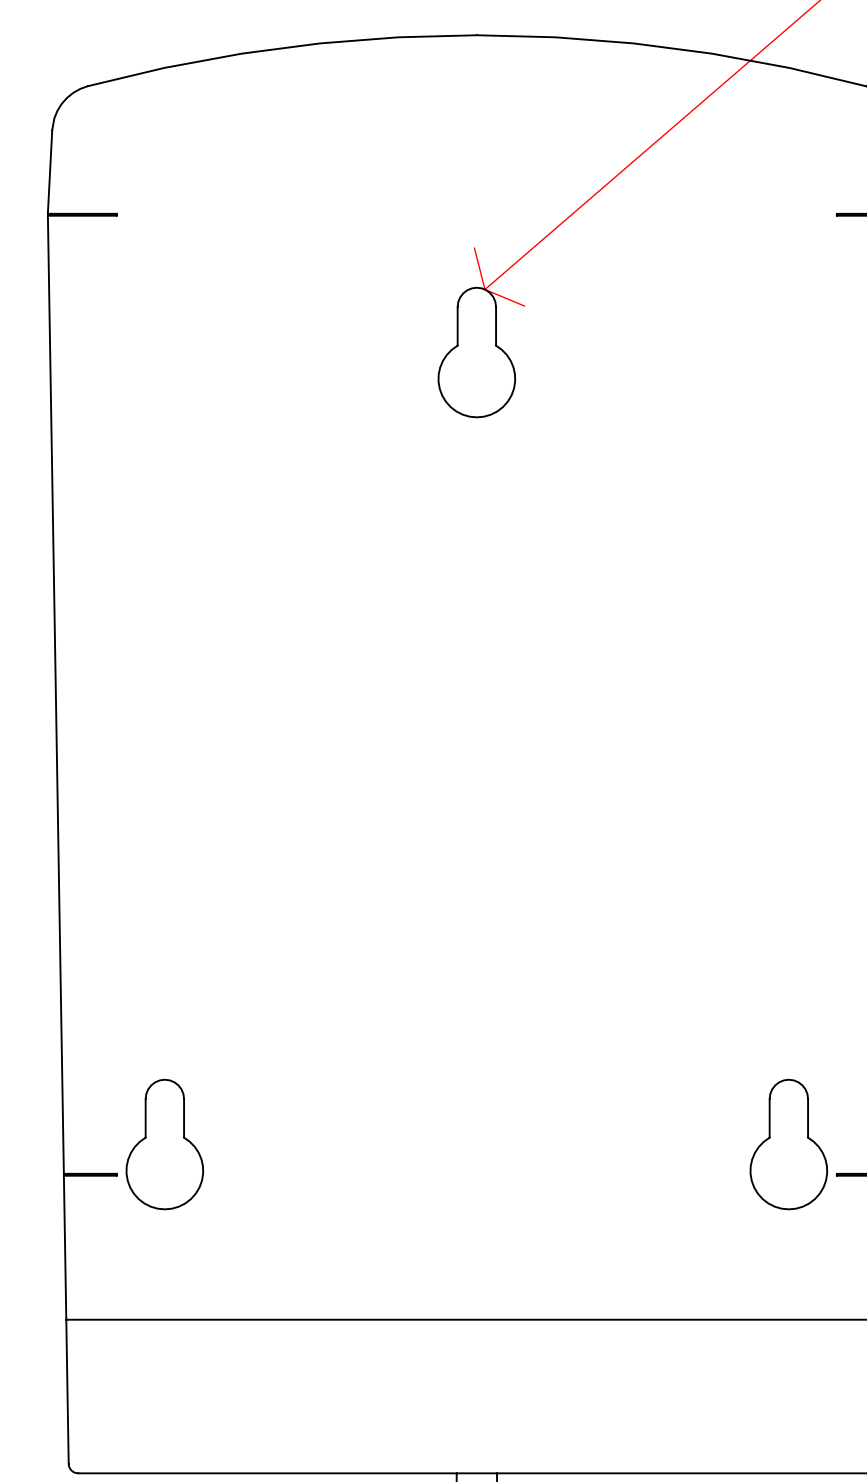

Top view

Front view

Side view

mounting hole (3)

Back view

3D view
code 700

48" (1220mm) Max. height for barrier free installation

PROPRIETARY AND CONFIDENTIAL
THE INFORMATION CONTAINED IN THIS DRAWING IS THE SOLE PROPERTY OF
FROST PRODUCTS LTD. ANY REPRODUCTION IN PART OR AS A WHOLE WITHOUT
THE WRITTEN PERMISSION OF FROST PRODUCTS LTD. IS PROHIBITED.

FROST PRODUCTS LTD.
5280 JOHN LUCAS DRIVE, BURLINGTON, ON, L7L 5Z9

DATE: September 2, 2021

TITLE:
700 Liquid Soap Dispenser

DWG NO.
700 CAD

DO NOT SCALE DRAWING

UNLESS OTHERWISE SPECIFIED DIMENSIONS ARE IN INCHES.

SCALE: 1:1