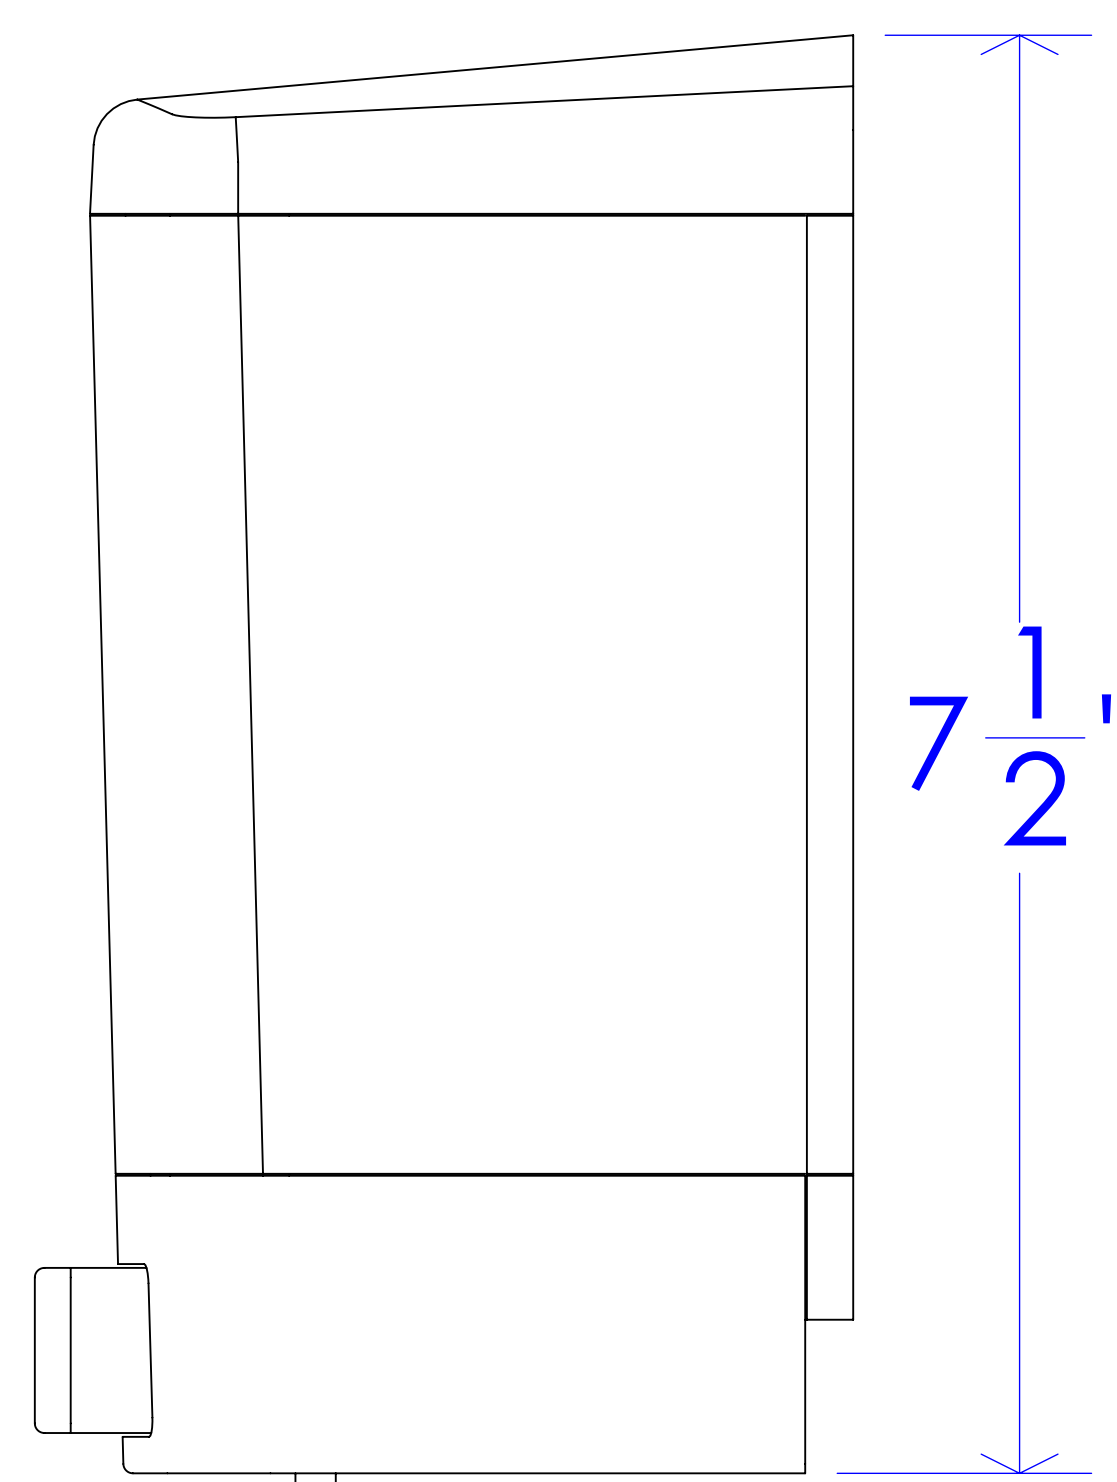

Top view

Front view

Side view

mounting hole (3)

Back view

3D view
code 700

48" (1220mm) Max. height for barrier free installation

PROPRIETARY AND CONFIDENTIAL
THE INFORMATION CONTAINED IN THIS DRAWING IS THE SOLE PROPERTY OF
FROST PRODUCTS LTD. ANY REPRODUCTION IN PART OR AS A WHOLE WITHOUT
THE WRITTEN PERMISSION OF FROST PRODUCTS LTD. IS PROHIBITED.

FROST PRODUCTS LTD.
5280 JOHN LUCAS DRIVE, BURLINGTON, ON, L7L 5Z9

DATE: September 2, 2021

TITLE:
700 Liquid Soap Dispenser

DWG NO.
700 CAD

DO NOT SCALE DRAWING

UNLESS OTHERWISE SPECIFIED DIMENSIONS ARE IN INCHES.

SCALE: 1:1