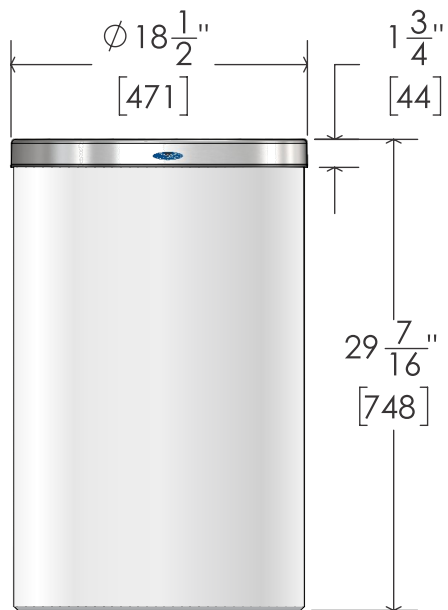

SECTION A-A

bag holder apparatus

Front view

3D view 310-W