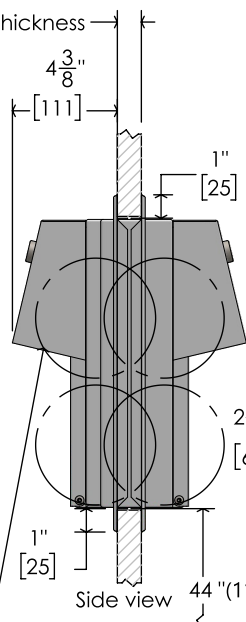

Front view

Side view

Back view

44" (1117mm) Max. height of rough opening
Floor

9 $\frac{7}{16}$ " [240]
2 $\frac{3}{16}$ " [56]

offset mounting holes