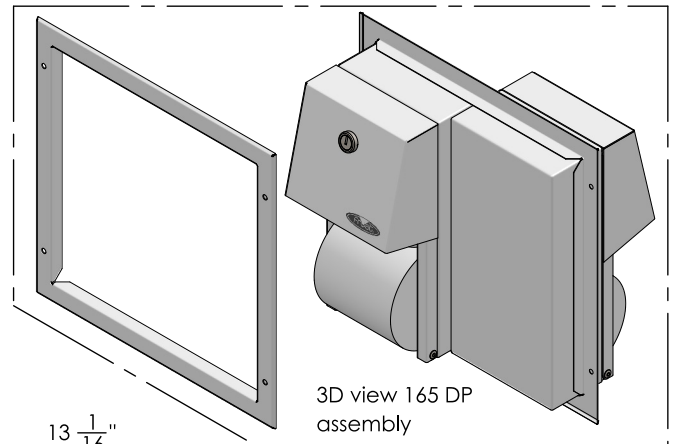

Front view

Side view

Back view

44" (1117mm) Max. height of rough opening
Floor

9 $\frac{7}{16}$ " [240]
2 $\frac{3}{16}$ " [56]

offset mounting holes