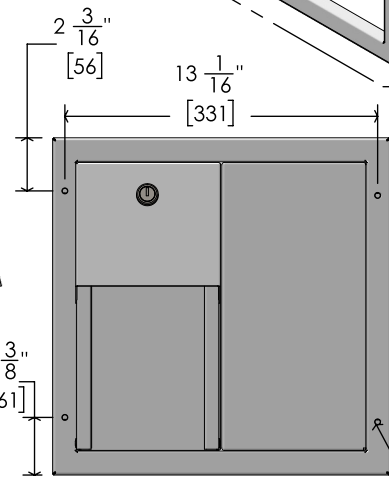

Front view

Side view

Back view

44" (1117mm) Max. height of rough opening
Floor

9 $\frac{7}{16}$ " [240]
2 $\frac{3}{16}$ " [56]

offset mounting holes