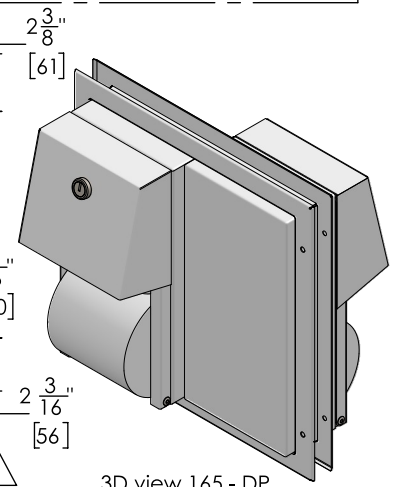

Front view

Side view

Back view

44" (1117mm) Max. height of rough opening
Floor

9 $\frac{7}{16}$ " [240]
2 $\frac{3}{16}$ " [56]

offset mounting holes