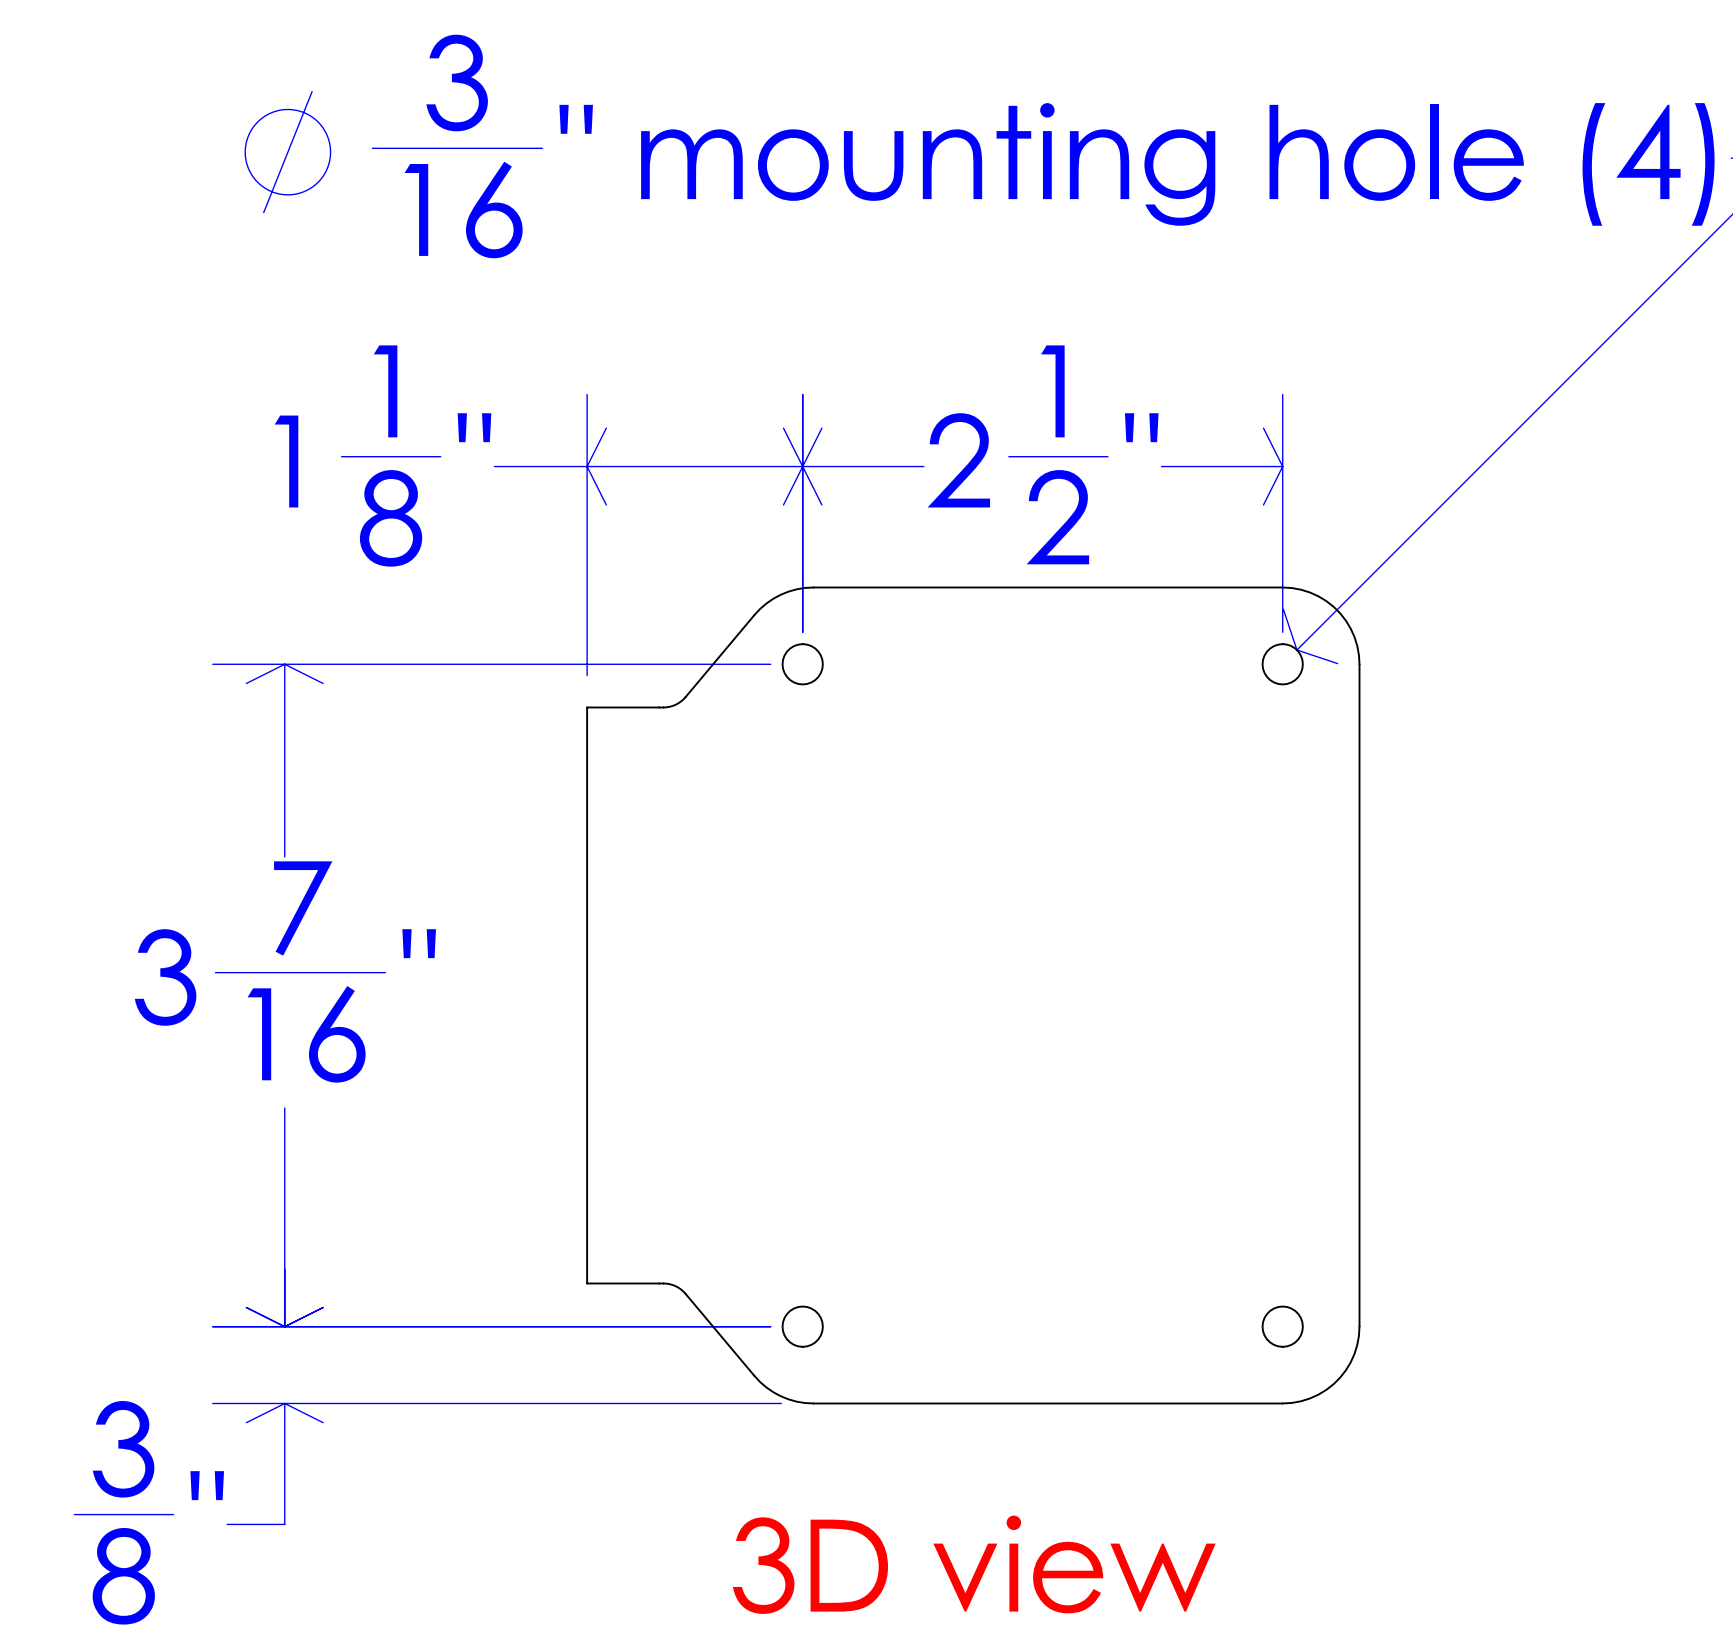

Top view

3D view  
code 1148

Front view

Side view

3D view

PROPRIETARY AND CONFIDENTIAL  
THE INFORMATION CONTAINED IN THIS DRAWING IS THE SOLE PROPERTY OF  
FROST PRODUCTS LTD. ANY REPRODUCTION IN PART OR AS A WHOLE WITHOUT  
THE WRITTEN PERMISSION OF FROST PRODUCTS LTD. IS PROHIBITED.

FROST PRODUCTS LTD.  
5280 JOHN LUCAS DRIVE, BURLINGTON, ON, L7L 5Z9

DATE: September 7, 2021

TITLE:

DWG NO.

1148 hands free door pull

1148 CAD

DO NOT SCALE DRAWING

UNLESS OTHERWISE SPECIFIED DIMENSIONS ARE IN INCHES.

SCALE: 1:1