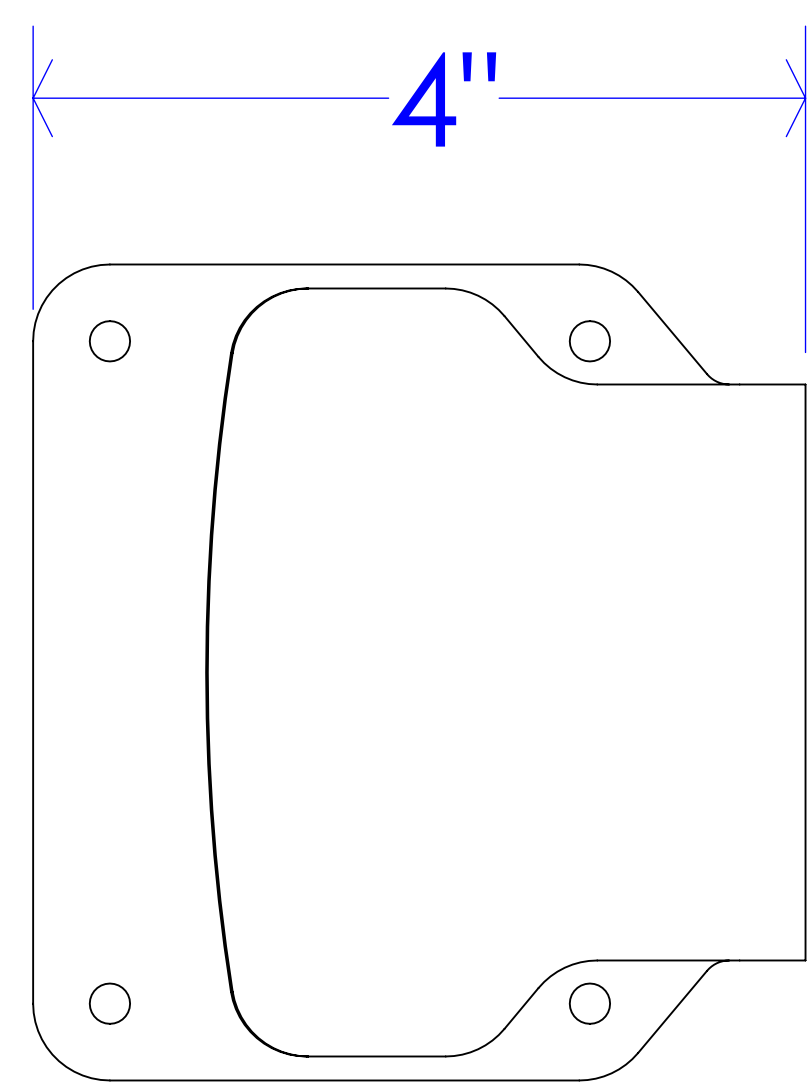

Top view

3D view  
code 1148

Front view

Side view

3D view

PROPRIETARY AND CONFIDENTIAL  
THE INFORMATION CONTAINED IN THIS DRAWING IS THE SOLE PROPERTY OF  
FROST PRODUCTS LTD. ANY REPRODUCTION IN PART OR AS A WHOLE WITHOUT  
THE WRITTEN PERMISSION OF FROST PRODUCTS LTD. IS PROHIBITED.

FROST PRODUCTS LTD.  
5280 JOHN LUCAS DRIVE, BURLINGTON, ON, L7L 5Z9

DATE: September 7, 2021

TITLE:

DWG NO.

1148 hands free door pull

1148 CAD

DO NOT SCALE DRAWING

UNLESS OTHERWISE SPECIFIED DIMENSIONS ARE IN INCHES.

SCALE: 1:1