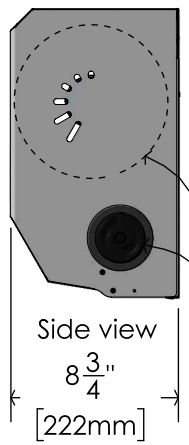

43" (1010mm) Max. height to bottom of unit for unrestricted access

Floor

mounting holes
 $1\frac{1}{8}$ "
 [29mm]

designed to dispense 8" jumbo roll paper advance wheel for loading / manual feeding of paper