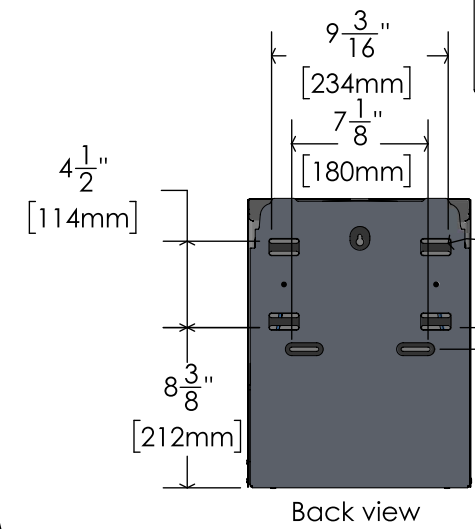

43" (1010mm) Max. height to bottom of unit for unrestricted access

Floor

mounting holes
 $1\frac{1}{8}$ "
 [29mm]

designed to dispense 8" jumbo roll paper advance wheel for loading / manual feeding of paper