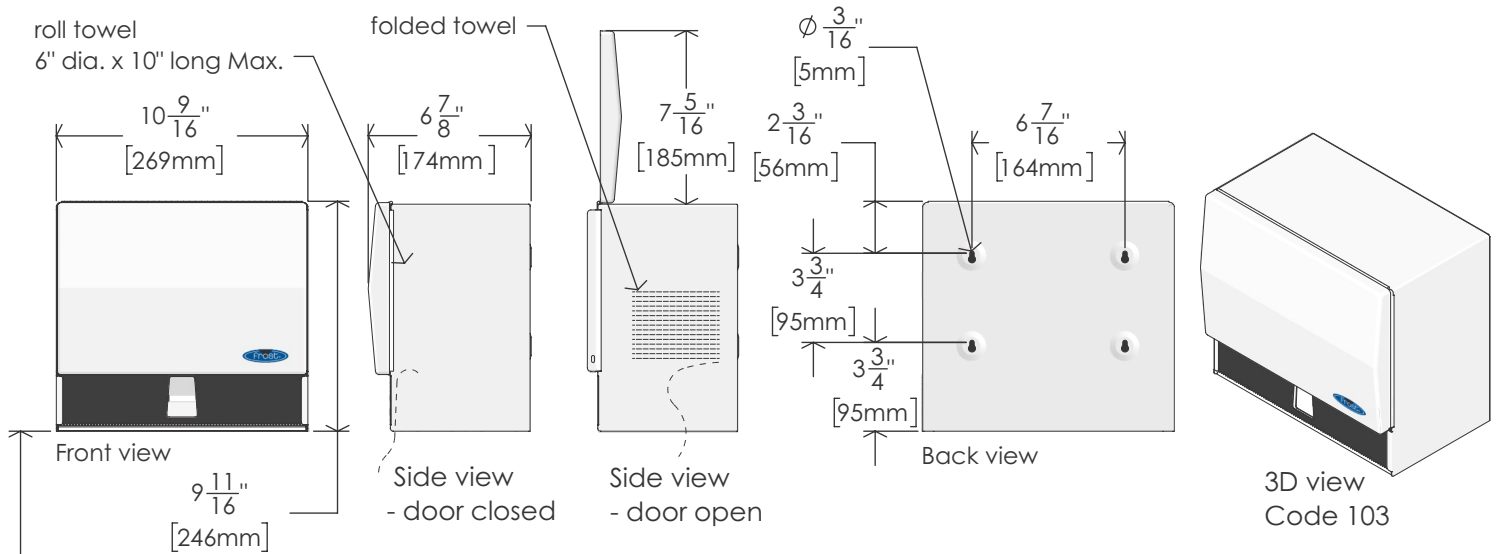

roll towel
6" dia. x 10" long Max.

folded towel

 44"(1117mm) Max. height to bottom of unit for unrestricted access

Floor